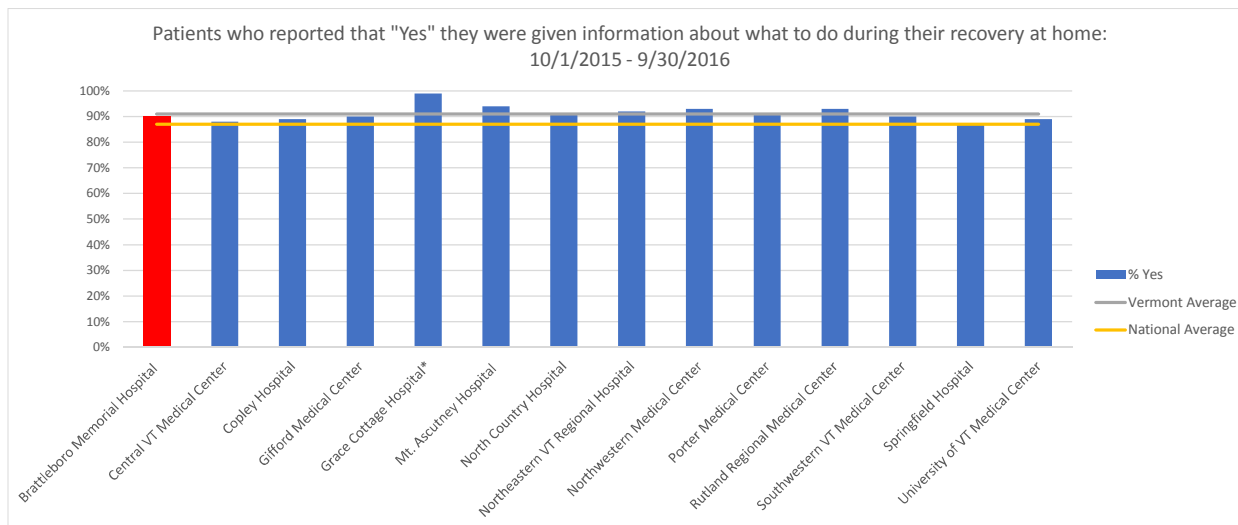

	%Strongly Agree	VT Average	National Average	Completed Surveys	Response Rate
<b>Brattleboro</b>	<b>55%</b>	<b>56%</b>	<b>52%</b>	<b>383</b>	<b>30%</b>

	%Yes	VT Average	National Average	Completed Surveys	Response Rate
<b>Brattleboro</b>	<b>90%</b>	<b>91%</b>	<b>87%</b>	<b>383</b>	<b>30%</b>