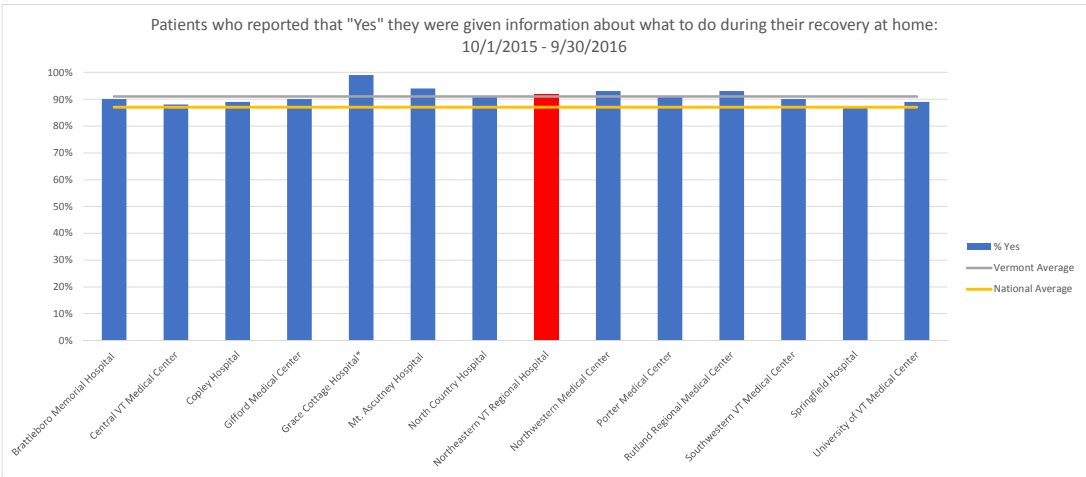

	% Strongly Agree	VT Average	National Average	Completed Surveys	Response Rate
NVRH	55%	56%	52%	343	32%

	% Yes	VT Average	National Average	Completed Surveys	Response Rate
NVRH	92%	91%	87%	343	32%