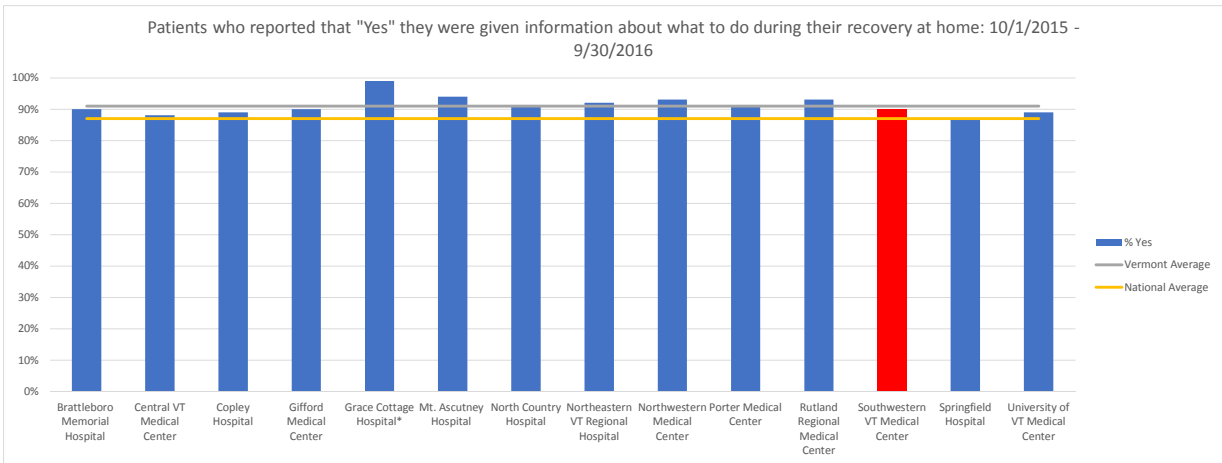

	% Strongly Agree	VT Average	National Average	Completed Surveys	Response Rate
SVMC	54%	56%	52%	549	28%

	% Yes	VT Average	National Average	Completed Surveys	Response Rate
SVMC	90%	91%	87%	549	28%