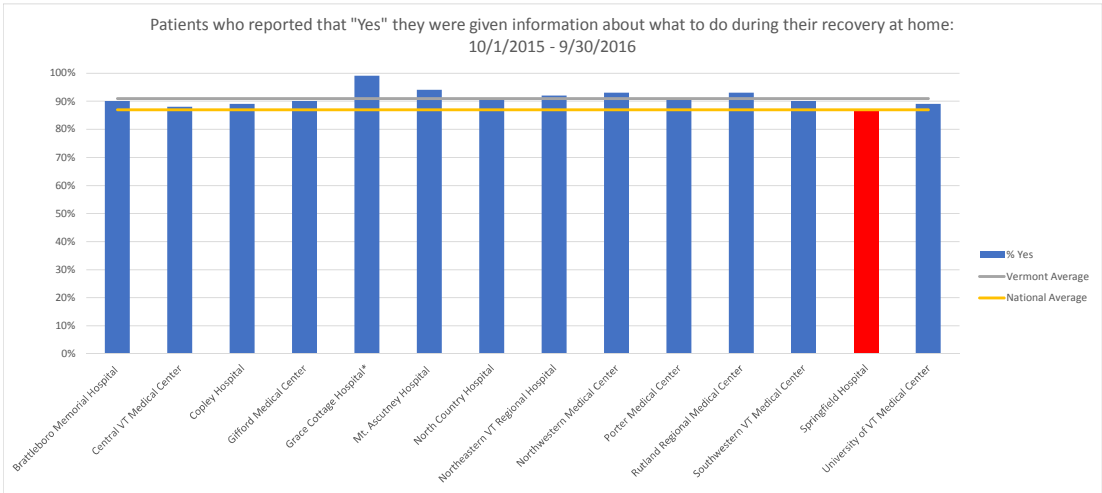

	% Strongly Agree	VT Average	National Average	Completed Surveys	Response Rate
<b>Springfield</b>	<b>52%</b>	<b>56%</b>	<b>52%</b>	<b>257</b>	<b>24%</b>

	% Yes	VT Average	National Average	Completed Surveys	Response Rate
<b>Springfield</b>	<b>87%</b>	<b>91%</b>	<b>87%</b>	<b>257</b>	<b>24%</b>